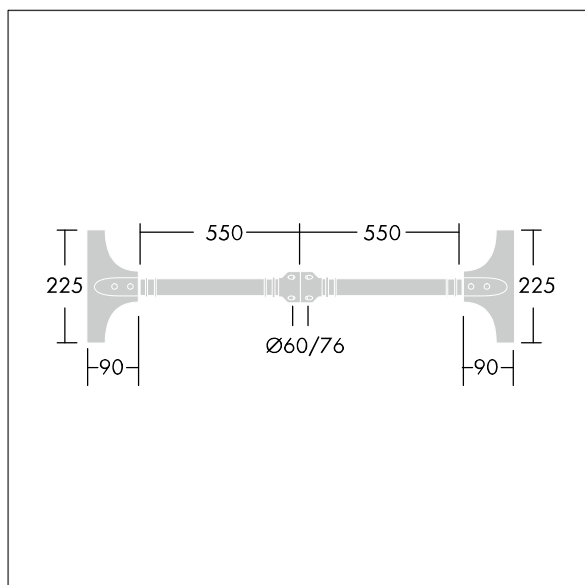

Olsys Street

96262301 OLSYS1 BRx2 1000MM MTP

THORN

Olsys Street

Twin bracket for Olsys 1 luminaire(s). Complete with luminaire adaptor(s). In aluminium, powder coated RAL9006.

TLG_OSYS_F_2DBLEBRAPDB.jpg

TLG_OSYS_M_96262301BRAX2100MMPT.wmf