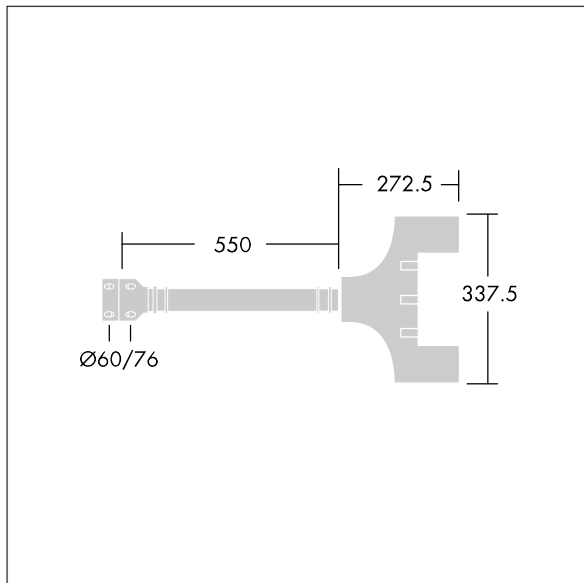

# Olsys Street

96262306 OLSYS2 BRA 500MM MTP

THORN

## Olsys Street

Single bracket for Olsys 2 luminaire(s). Complete with luminaire adaptor(s). In aluminium, powder coated RAL9006.

TLG\_OSYS\_F\_1BRAPDB.jpg

TLG\_OSYS\_M\_96262306BRA500MM.wmf

All values marked with an \* are rated values. Unless stated otherwise, the values apply to an ambient temperature of 25°C.