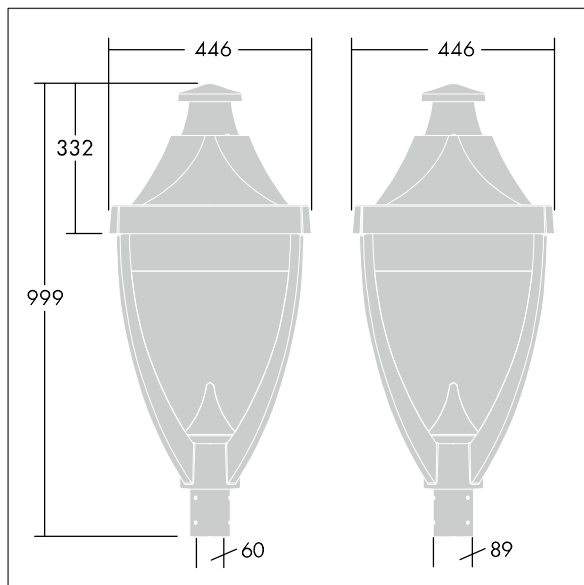

Legend

96262582 LEGEND 36L70 RC 730 BP PM CL1 T60

Legend

A modern heritage post top LED lantern with closed optic. Electronic, Class I electrical, IP65, IK08. Body: die-cast aluminium powder coated grey 900 textured finish (close to RAL 7043). Enclosure: flat toughened glass. Equipped with Mini Photozell. Surge protection: 10kV single pulse common mode and 8kV multipulse common mode and 6kV multipulse differential mode. If permanent DALI system is connected, 6kV multipulse common and differential mode. Complete with 3000K LED.

Dimensions: 446 x 446 x 999 mm
 Luminaire input power: 77 W
 Weight: 17.5 kg
 Scx: 0.14 m²
 Scx: 0.14 m²

TLG_LGND_F_CLS.jpg

TLG_LGND_M_MTP.wmf

This product contains a light source of energy efficiency class D.

Legend

96262582 LEGEND 36L70 RC 730 BP PM CL1 T60

THORN