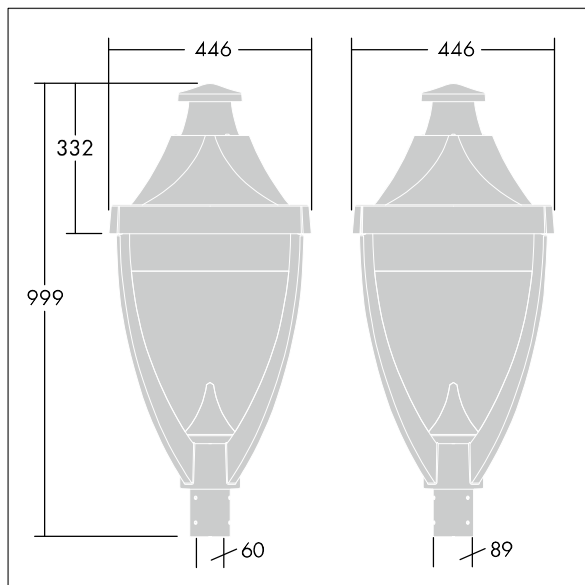

Legend

96262582 LEGEND 36L70 RC 730 BP PM CL1 T60

Legend

A modern heritage post top LED lantern with closed optic. Electronic, Class I electrical, IP65, IK08. Body: die-cast aluminium powder coated grey 900 textured finish (close to RAL 7043). Enclosure: flat toughened glass. Equipped with Mini Photozell. Surge protection: 10kV single pulse common mode and 8kV multipulse common mode and 6kV multipulse differential mode. If permanent DALI system is connected, 6kV multipulse common and differential mode. Complete with 3000K LED.

Dimensions: 446 x 446 x 999 mm
 Luminaire input power: 77 W
 Weight: 17.5 kg
 Scx: 0.14 m²
 Scx: 0.14 m²

TLG_LGND_F_CLS.jpg

TLG_LGND_M_MTP.wmf

This product contains a light source of energy efficiency class D.