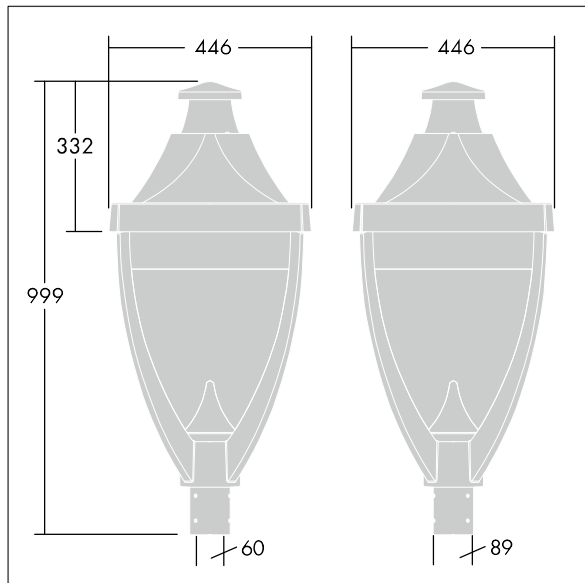

Legend

96262580 LEGEND 36L70 RC 730 BP CL1 T60

Legend

A modern heritage post top LED lantern with closed optic. Electronic, Class I electrical, IP65, IK08. Body: die-cast aluminium powder coated grey 900 textured finish (close to RAL 7043). Enclosure: flat toughened glass. Surge protection: 10kV single pulse common mode and 8kV multipulse common mode and 6kV multipulse differential mode. If permanent DALI system is connected, 6kV multipulse common and differential mode. Complete with 3000K LED.

Dimensions: 446 x 446 x 999 mm
 Luminaire input power: 77 W
 Weight: 17.5 kg
 Scx: 0.14 m²
 Scx: 0.14 m²

TLG_LGND_F_CLS.jpg

TLG_LGND_M_MTP.wmf

This product contains a light source of energy efficiency class D.

Legend

96262580 LEGEND 36L70 RC 730 BP CL1 T60

THORN