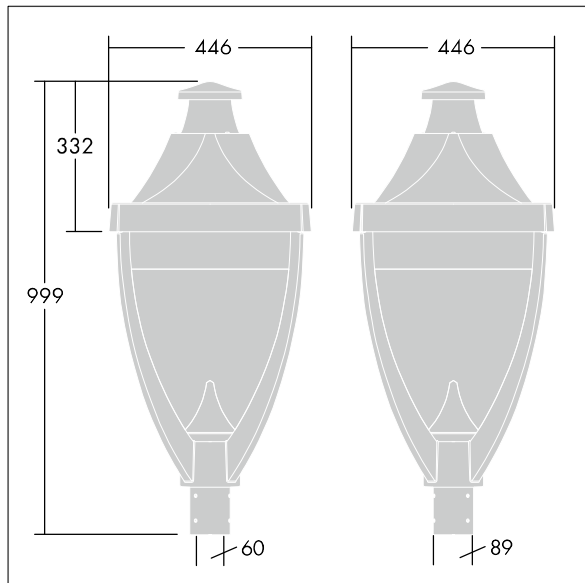

Legend

96262580 LEGEND 36L70 RC 730 BP CL1 T60

Legend

A modern heritage post top LED lantern with closed optic. Electronic, Class I electrical, IP65, IK08. Body: die-cast aluminium powder coated grey 900 textured finish (close to RAL 7043). Enclosure: flat toughened glass. Surge protection: 10kV single pulse common mode and 8kV multipulse common mode and 6kV multipulse differential mode. If permanent DALI system is connected, 6kV multipulse common and differential mode. Complete with 3000K LED.

Dimensions: 446 x 446 x 999 mm
 Luminaire input power: 77 W
 Weight: 17.5 kg
 Scx: 0.14 m²
 Scx: 0.14 m²

TLG_LGND_F_CLS.jpg

TLG_LGND_M_MTP.wmf

This product contains a light source of energy efficiency class D.