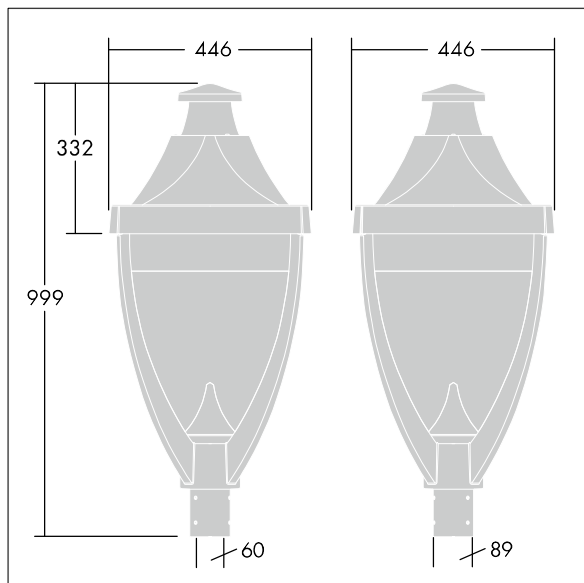

## Legend

A modern heritage post top LED lantern with closed optic. Electronic, Class I electrical, IP65, IK08. Body: die-cast aluminium powder coated grey 900 textured finish (close to RAL 7043). Enclosure: flat toughened glass. Surge protection: 10kV single pulse common mode and 8kV multipulse common mode and 6kV multipulse differential mode. If permanent DALI system is connected, 6kV multipulse common and differential mode. Complete with 4000K LED.

Dimensions: 446 x 446 x 999 mm

Luminaire input power: 55 W

Weight: 17.5 kg

Scx: 0.14 m<sup>2</sup>

Scy: 0.14 m<sup>2</sup>

TLG\_LGND\_F\_CLS.jpg

TLG\_LGND\_M\_MTP.wmf

This product contains a light source of energy efficiency class D.