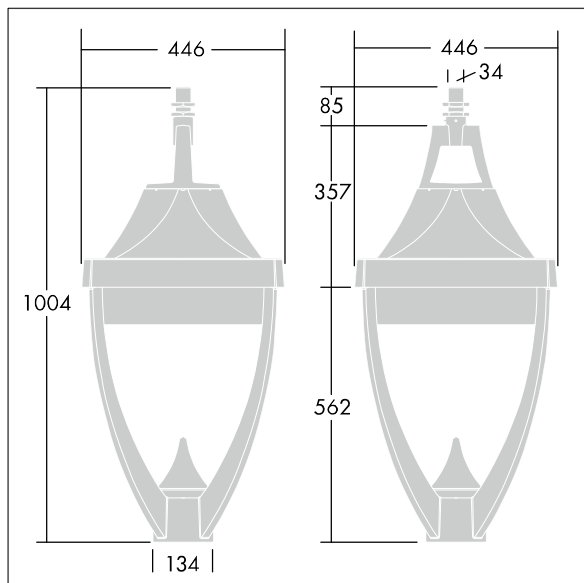

Legend

96262565 LEGEND 36L70 RC 730 BP CL1 MSU 34G

ISO 9223 C5	IP65	IK08	⊕	CE					
----------------	------	------	---	----	--	--	--	--	--

Legend

A modern heritage suspended LED lantern with closed optic. Electronic, Class I electrical, IP65, IK08. Body: die-cast aluminium powder coated grey 900 textured finish (close to RAL 7043). Enclosure: flat toughened glass. Surge protection: 10kV single pulse common mode and 8kV multipulse common mode and 6kV multipulse differential mode. If permanent DALI system is connected, 6kV multipulse common and differential mode. Complete with 3000K LED.

Dimensions: 446 x 446 x 1004 mm

Luminaire input power: 77 W

Weight: 16.5 kg

Scx: 0.14 m²

Scy: 0.14 m²

TLG_LGND_F_LEDPDBLIT.jpg

TLG_LGND_M_MSU.wmf

This product contains a light source of energy efficiency class D.