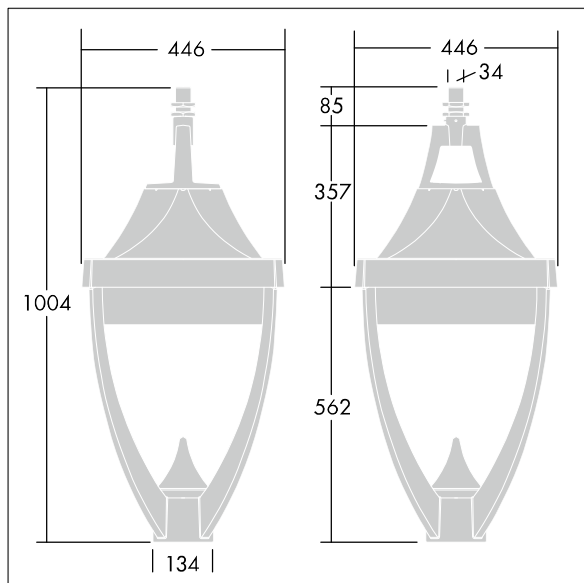

## Legend

A modern heritage suspended LED lantern with closed optic. Electronic, Class I electrical, IP65, IK08. Body: die-cast aluminium powder coated grey 900 textured finish (close to RAL 7043). Enclosure: flat toughened glass. Surge protection: 10kV single pulse common mode and 8kV multipulse common mode and 6kV multipulse differential mode. If permanent DALI system is connected, 6kV multipulse common and differential mode. Complete with 4000K LED.

Dimensions: 446 x 446 x 1004 mm

Luminaire input power: 55 W

Weight: 16.5 kg

Scx: 0.14 m<sup>2</sup>

Scy: 0.14 m<sup>2</sup>

TLG\_LGND\_F\_LEDPDBLIT.jpg

TLG\_LGND\_M\_MSU.wmf

This product contains a light source of energy efficiency class D.