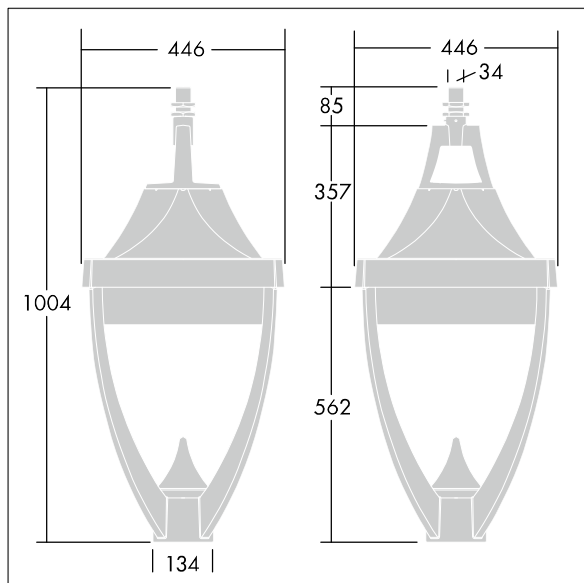

Legend

96262558 LEGEND 36L50 RC 740 BP CL1 MSU 34G

ISO 9223 C5	IP65	IK08	⊕	CE					
----------------	------	------	---	----	--	--	--	--	--

Legend

A modern heritage suspended LED lantern with closed optic. Electronic, Class I electrical, IP65, IK08. Body: die-cast aluminium powder coated grey 900 textured finish (close to RAL 7043). Enclosure: flat toughened glass. Surge protection: 10kV single pulse common mode and 8kV multipulse common mode and 6kV multipulse differential mode. If permanent DALI system is connected, 6kV multipulse common and differential mode. Complete with 4000K LED.

Dimensions: 446 x 446 x 1004 mm

Luminaire input power: 55 W

Weight: 16.5 kg

Scx: 0.14 m²

Scy: 0.14 m²

TLG_LGND_F_LEDPDBLIT.jpg

TLG_LGND_M_MSU.wmf

This product contains a light source of energy efficiency class D.