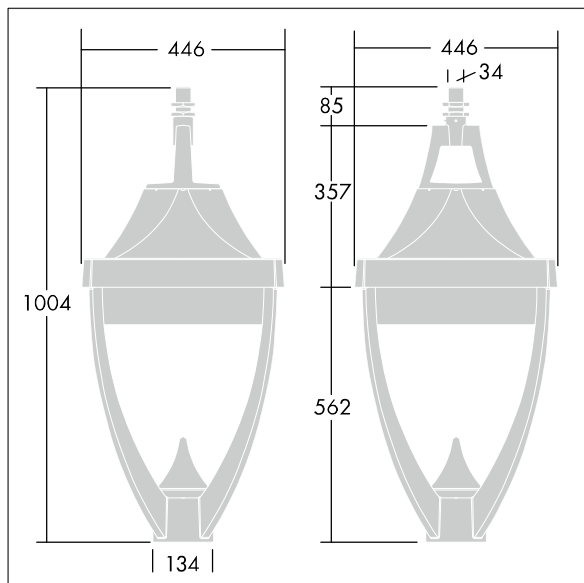

Legend

96262557 LEGEND 36L50 RC 730 CL1 MSU 34G

ISO 9223 C5	IP65	IK08	⊕	CE					
----------------	------	------	---	----	--	--	--	--	--

Legend

A modern heritage suspended LED lantern with closed optic. Electronic, Class I electrical, IP65, IK08. Body: die-cast aluminium powder coated grey 900 textured finish (close to RAL 7043). Enclosure: flat toughened glass. Surge protection: 10kV single pulse common mode and 8kV multipulse common mode and 6kV multipulse differential mode. If permanent DALI system is connected, 6kV multipulse common and differential mode. Complete with 3000K LED.

Dimensions: 446 x 446 x 1004 mm

Luminaire input power: 55 W

Weight: 16.5 kg

Scx: 0.14 m²

Scy: 0.14 m²

TLG_LGND_F_LEDPDBLIT.jpg

TLG_LGND_M_MSU.wmf

This product contains a light source of energy efficiency class D.