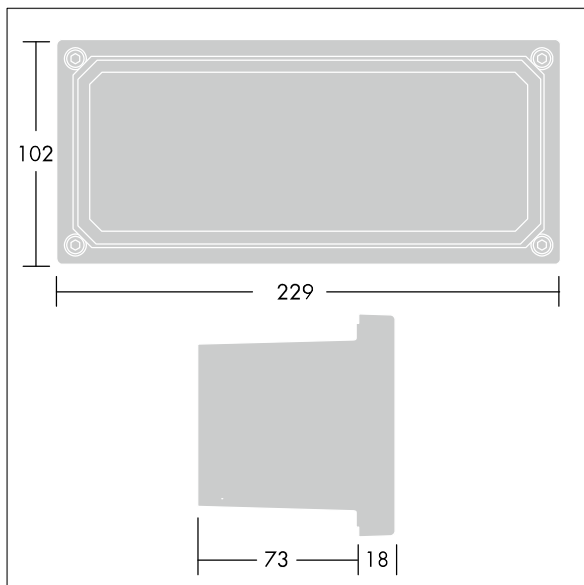

## 96262133 LINN RCT FR GL FRAME

THORN

### Linn

Frosted glass frame for rectangular Linn luminaire.

TLG\_LINN\_F\_LEDRECTFR.jpg

TLG\_LINN\_M\_LDRCTGL.wmf

All values marked with an \* are rated values. Unless stated otherwise, the values apply to an ambient temperature of 25°C.