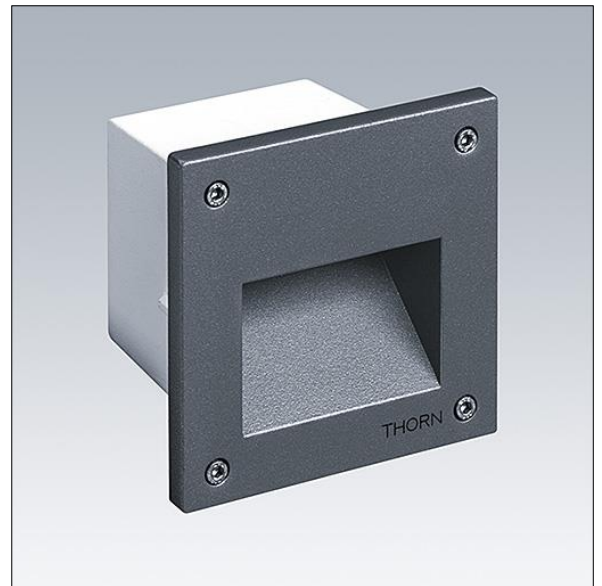

Linn

96262131 LINN SQ BAF FRAME

THORN

Linn

Baffle frame for square Linn luminaire.

TLG\_LINN\_F\_SQBAFFLEPDB.jpg

TLG\_LINN\_M\_LDSQINVS.wmf

All values marked with an \* are rated values. Unless stated otherwise, the values apply to an ambient temperature of 25°C.