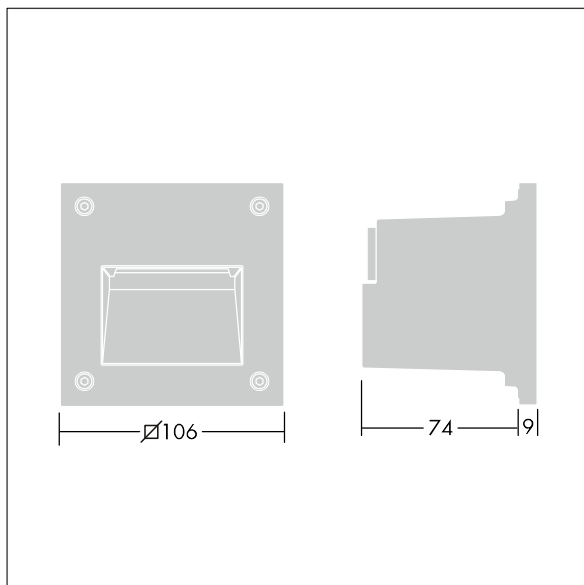

Linn

96262131 LINN SQ BAF FRAME

THORN

Linn

Baffle frame for square Linn luminaire.

TLG\_LINN\_F\_SQBAFFLEPDB.jpg

TLG\_LINN\_M\_LDSQINVS.wmf

All values marked with an \* are rated values. Unless stated otherwise, the values apply to an ambient temperature of 25°C.