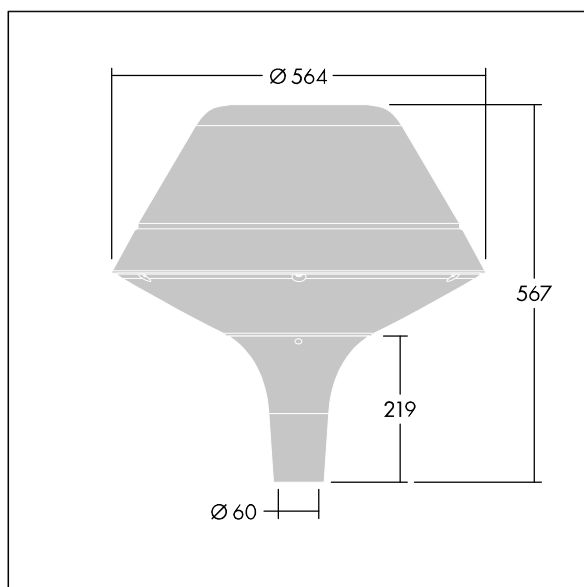

96260674 PLD O 18L70-740 R/S BS 3550 T60 CL1 GY

Plurio

Plurio Direct: A decorative post-top LED lantern with radially symmetric distribution. LED driver with 18 LEDs driven at 700mA. Class I electrical, IP66, IK08. Base: cast aluminium, powder coated silver-grey. Canopy: original shape, aluminium, textured silver-grey. Diffuser: UV stabilised, clear polycarbonate with anti-glare prisms. Direct, lens based optic with internal reflector. Equipped with 50% power reduction circuit, effective 3 hours before and 5 hours after a calculated midnight. It can be deactivated at installation with an easily accessible internal switch. Complete with 4000K LED. Post top mounting to Ø60mm column.

Upward lighting emissions below 1%.

Dimensions: Ø564 x 567 mm
 Luminaire input power: 39 W
 Luminaire luminous flux: 4724 lm
 Luminaire efficacy: 121 lm/W
 Weight: 9.5 kg
 Scx: 0.199 m²

TLG_PLRL_F_DOC_GY.jpg