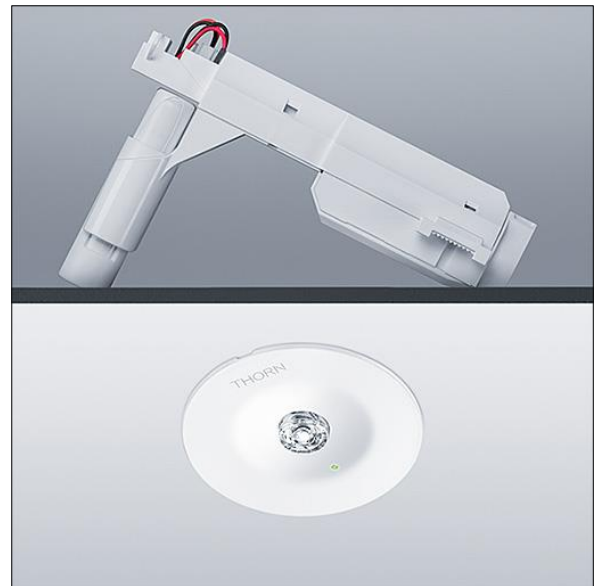

# Voyager Star

96548994 VOYAGER STAR MRRCR SPOT E3 WH

THORN

## Voyager Star

High performance, ceiling recessed LED emergency lighting luminaire, with spot lighting optic.. Housing: aluminium die casting alloy, powder coated white (close to RAL9016). Gear box for mounting in ceiling recess: IP20\_IP40,. Lens: polycarbonate. Luminaire can be installed quickly and maintained without tools. Electrical connection (230VAC) via maximum 2.5mm<sup>2</sup> cable, loop in - loop out possible. Optimum thermal management via heat sink. Suitable for recessed installation in concrete casting surround (please order separately). Complete with LEDs.. Ceiling cutout Ø68mm in ceiling thicknesses 1-25mm.

Luminaire input power: 4 W  
Dimensions: Ø85 x 28 mm  
Weight: 1 kg

TLG\_VSTR\_F\_MRRCR\_E3D\_SPOT\_WH.jpg

TLG\_VYLD\_M\_MRE SPOT.wmf

All values marked with an \* are rated values. Thorn uses tried and tested components from leading suppliers, however there may be isolated instances of technology-related failures of individual LEDs during the rated product lifetime. International standards set the tolerance in initial flux and connected load at ±10%. Unless stated otherwise, the values apply to an ambient temperature of 25°C.