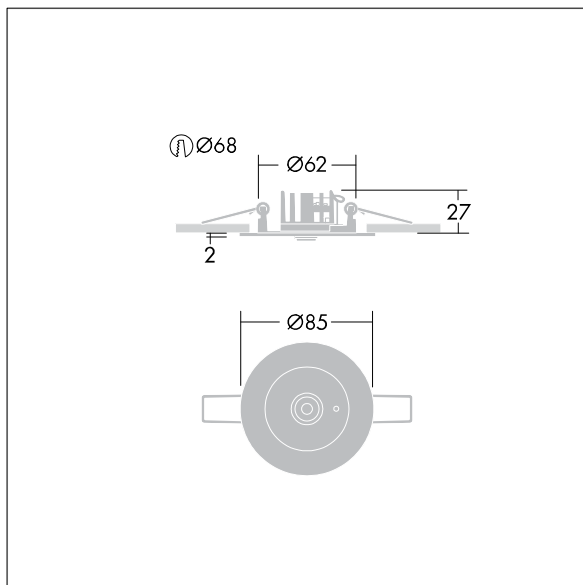

## Voyager Star

High performance, ceiling recessed LED emergency lighting luminaire, with spot lighting optic.. Housing: aluminium die casting alloy, powder coated white (close to RAL9016). Gear box for mounting in ceiling recess: IP20\_IP40,. Lens: polycarbonate. Luminaire can be installed quickly and maintained without tools. Electrical connection (230VAC) via maximum 2.5mm<sup>2</sup> cable, loop in - loop out possible. Optimum thermal management via heat sink. Suitable for recessed installation in concrete casting surround (please order separately). Complete with LEDs.. Ceiling cutout Ø68mm in ceiling thicknesses 1-25mm.

Luminaire input power: 4 W  
Dimensions: Ø85 x 28 mm  
Weight: 1 kg

TLG\_VSTR\_F\_MRRCR\_E3D\_SPOT\_WH.jpg

TLG\_VYLD\_M\_MRE SPOT.wmf

All values marked with an \* are rated values. Thorn uses tried and tested components from leading suppliers, however there may be isolated instances of technology-related failures of individual LEDs during the rated product lifetime. International standards set the tolerance in initial flux and connected load at ±10%. Unless stated otherwise, the values apply to an ambient temperature of 25°C.