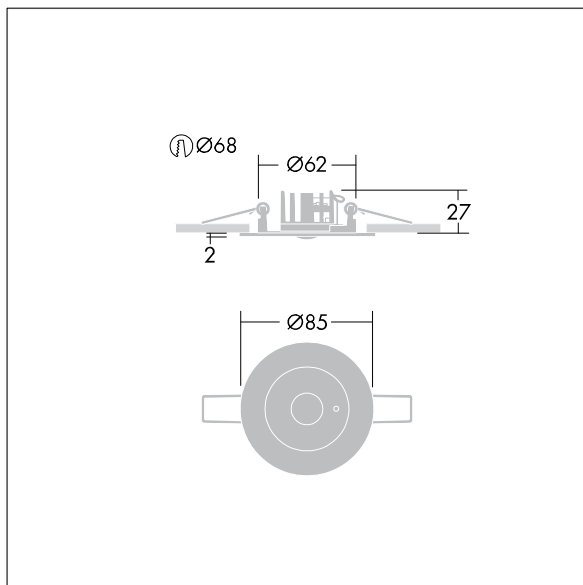

Voyager Star

96548988 VOYAGER STAR MRCR ANT E3 WH

THORN

Voyager Star

High performance, ceiling recessed LED emergency lighting luminaire, with open area optic.. Housing: aluminium die casting alloy, powder coated white (close to RAL9016). Gear box for mounting in ceiling recess:. IP20_IP40,. Lens: polycarbonate. Luminaire can be installed quickly and maintained without tools. Electrical connection (230VAC) via maximum 2.5mm² cable, loop in - loop out possible. Optimum thermal management via heat sink. Suitable for recessed installation in concrete casting surround (please order separately). Complete with LEDs.. Ceiling cutout Ø68mm in ceiling thicknesses 1-25mm.

Luminaire input power: 4 W
Dimensions: Ø85 x 2 mm
Weight: 1 kg

TLG_VSTR_F_MRCR_E3D_ANT_WH.jpg

TLG_VYLD_M_MRE AREA.wmf

All values marked with an * are rated values. Thorn uses tried and tested components from leading suppliers, however there may be isolated instances of technology-related failures of individual LEDs during the rated product lifetime. International standards set the tolerance in initial flux and connected load at ±10%. Unless stated otherwise, the values apply to an ambient temperature of 25°C.