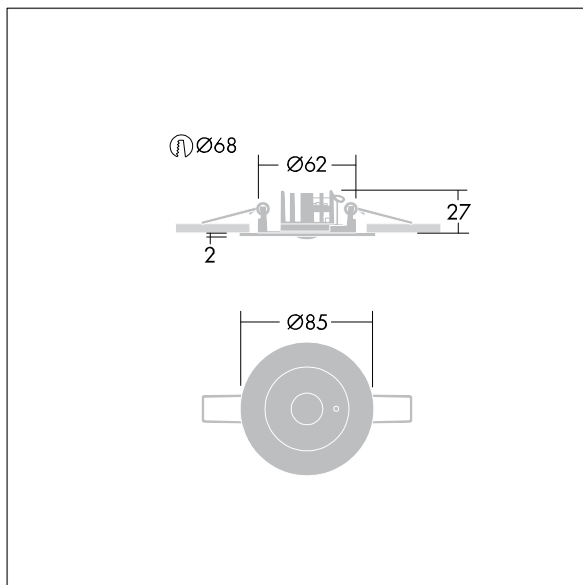

# Voyager Star

96548988 VOYAGER STAR MRCR ANT E3 WH

THORN

## Voyager Star

High performance, ceiling recessed LED emergency lighting luminaire, with open area optic.. Housing: aluminium die casting alloy, powder coated white (close to RAL9016). Gear box for mounting in ceiling recess:. IP20\_IP40,. Lens: polycarbonate. Luminaire can be installed quickly and maintained without tools. Electrical connection (230VAC) via maximum 2.5mm<sup>2</sup> cable, loop in - loop out possible. Optimum thermal management via heat sink. Suitable for recessed installation in concrete casting surround (please order separately). Complete with LEDs.. Ceiling cutout Ø68mm in ceiling thicknesses 1-25mm.

Luminaire input power: 4 W  
Dimensions: Ø85 x 2 mm  
Weight: 1 kg

TLG\_VSTR\_F\_MRCR\_E3D\_ANT\_WH.jpg

TLG\_VYLD\_M\_MRE AREA.wmf

All values marked with an \* are rated values. Thorn uses tried and tested components from leading suppliers, however there may be isolated instances of technology-related failures of individual LEDs during the rated product lifetime. International standards set the tolerance in initial flux and connected load at ±10%. Unless stated otherwise, the values apply to an ambient temperature of 25°C.