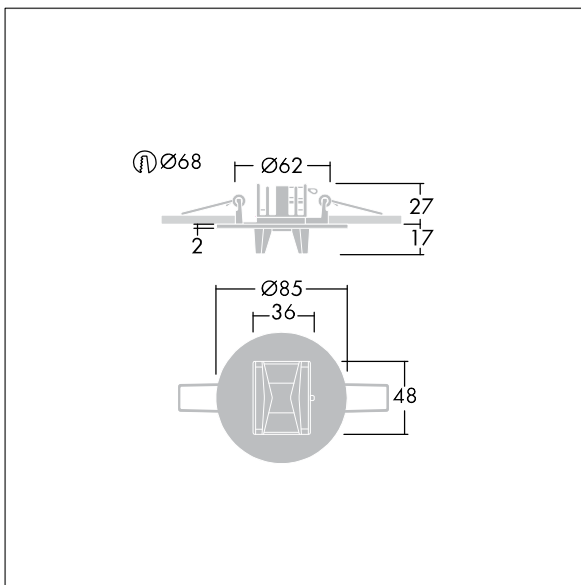

Voyager Star

96548978 VOYAGER STAR MRCR ESC E3 WH

THORN

Voyager Star

High performance, ceiling recessed LED emergency lighting luminaire, with escape route optic.. Housing: aluminium die casting alloy, powder coated white (close to RAL9016). Gear box for mounting in ceiling recess:. IP20_IP40,. Lens: polycarbonate. Luminaire can be installed quickly and maintained without tools. Electrical connection (230VAC) via maximum 2.5mm² cable, loop in - loop out possible. Optimum thermal management via heat sink. Suitable for recessed installation in concrete casting surround (please order separately). Complete with LEDs.. Ceiling cutout Ø68mm in ceiling thicknesses 1-25mm.

Luminaire input power: 4 W
Dimensions: Ø85 x 2 mm
Weight: 1 kg

TLG_VSTR_F_MRCR_E3D_ESC_WH.jpg

TLG_VYLD_M_MRE ROUTE.wmf

All values marked with an * are rated values. Thorn uses tried and tested components from leading suppliers, however there may be isolated instances of technology-related failures of individual LEDs during the rated product lifetime. International standards set the tolerance in initial flux and connected load at ±10%. Unless stated otherwise, the values apply to an ambient temperature of 25°C.