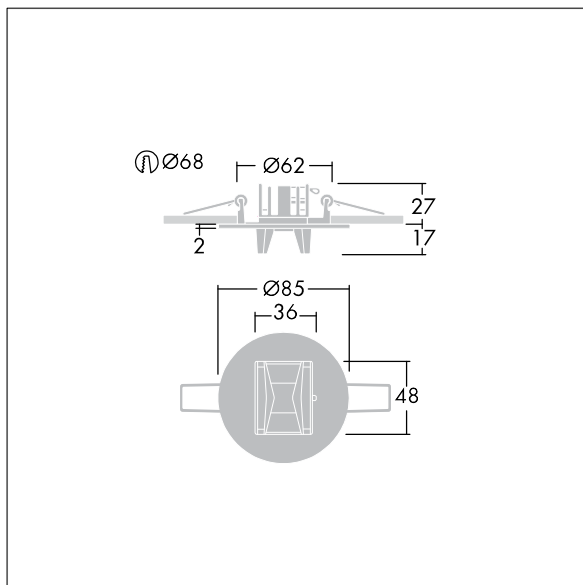

Voyager Star

96548976 VOYAGER STAR MRCR ESC E3 SR

THORN

Voyager Star

High performance, ceiling recessed LED emergency lighting luminaire, with escape route optic.. Housing: aluminium die casting alloy, powder coated silver grey (close to RAL 9006). Gear box for mounting in ceiling recess:.. IP20_IP40,. Lens: polycarbonate. Luminaire can be installed quickly and maintained without tools. Electrical connection (230VAC) via maximum 2.5mm² cable, loop in - loop out possible. Optimum thermal management via heat sink. Suitable for recessed installation in concrete casting surround (please order separately). Complete with LEDs.. Ceiling cutout Ø68mm in ceiling thicknesses 1-25mm.

Luminaire input power: 4 W
Dimensions: Ø85 x 2 mm
Weight: 1 kg

TLG_VSTR_F_MRCR_E3D_ESC_SR.jpg

TLG_VYLD_M_MRE ROUTE.wmf

All values marked with an * are rated values. Thorn uses tried and tested components from leading suppliers, however there may be isolated instances of technology-related failures of individual LEDs during the rated product lifetime. International standards set the tolerance in initial flux and connected load at ±10%. Unless stated otherwise, the values apply to an ambient temperature of 25°C.