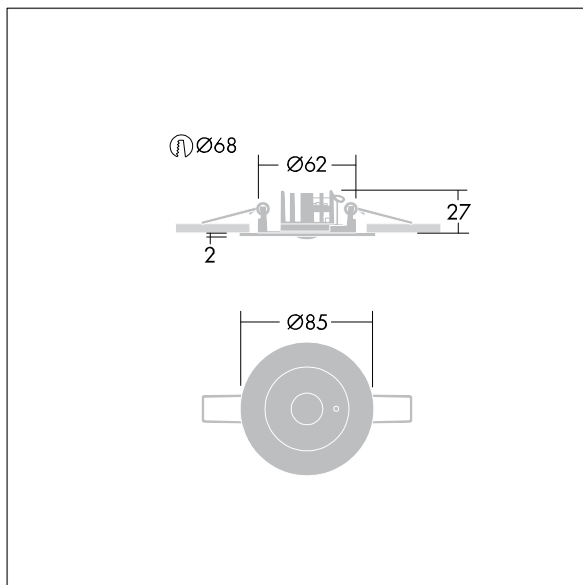

Voyager Star

96548986 VOYAGER STAR MRCR ANT E3 SR

THORN

Voyager Star

High performance, ceiling recessed LED emergency lighting luminaire, with open area optic.. Housing: aluminium die casting alloy, powder coated silver grey (close to RAL 9006). Gear box for mounting in ceiling recess:.. IP20_IP40,. Lens: polycarbonate. Luminaire can be installed quickly and maintained without tools. Electrical connection (230VAC) via maximum 2.5mm² cable, loop in - loop out possible. Optimum thermal management via heat sink. Suitable for recessed installation in concrete casting surround (please order separately). Complete with LEDs.. Ceiling cutout Ø68mm in ceiling thicknesses 1-25mm.

Luminaire input power: 4 W
Dimensions: Ø85 x 2 mm
Weight: 1 kg

TLG_VSTR_F_MRCR_E3D_ANT_SR.jpg

TLG_VYLD_M_MRE AREA.wmf

All values marked with an * are rated values. Thorn uses tried and tested components from leading suppliers, however there may be isolated instances of technology-related failures of individual LEDs during the rated product lifetime. International standards set the tolerance in initial flux and connected load at ±10%. Unless stated otherwise, the values apply to an ambient temperature of 25°C.