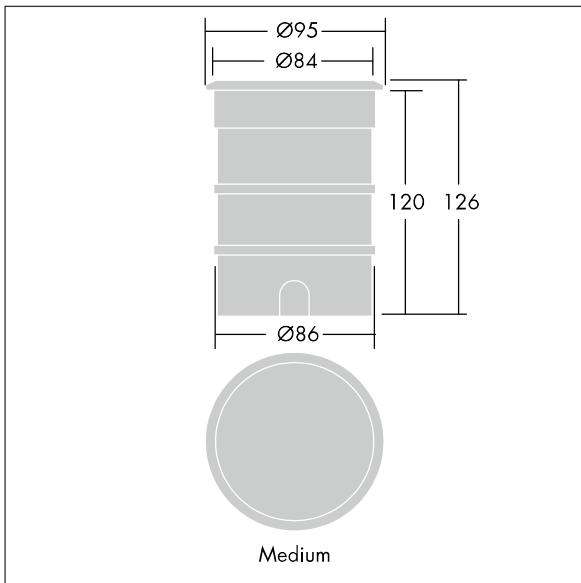

## D-CO Recessed

96257237 D-CO R LED MEDIUM 1L35 830 FR

### D-CO Recessed

A medium size, ground recessed luminaire with 1 x 1.2W warm white LED for indoor or outdoor applications. Body in plastic with aluminium recessed housing. Front glass, toughened with frosted finish, stainless steel frame. Static load bearing 500kg. Complete with 5m cable.

Dimensions: Ø95 x 126 mm  
 Luminaire input power: 2.7 W  
 Weight: 0.7 kg

TLG\_DCOL\_F\_LEDMEDFRANGL.jpg

TLG\_DCOL\_M\_ODMED.wmf

All values marked with an \* are rated values. Thorn uses tried and tested components from leading suppliers, however there may be isolated instances of technology-related failures of individual LEDs during the rated product lifetime. International standards set the tolerance in initial flux and connected load at ±10%. Unless stated otherwise, the values apply to an ambient temperature of 25°C.