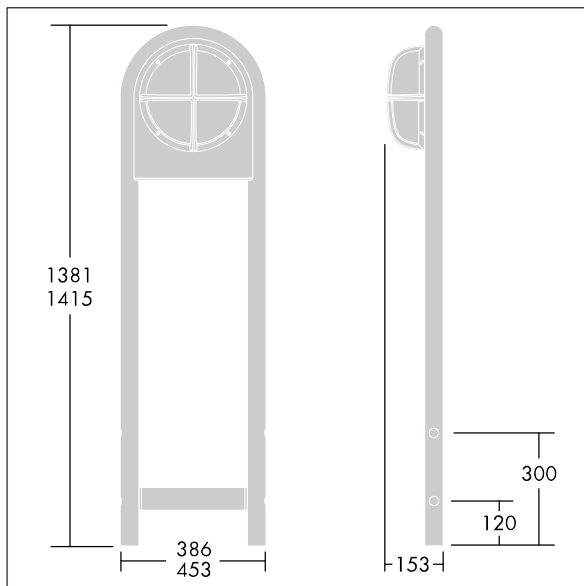

## 96207085 EYE BOLLARD SMALL ANT

Bollard frame in die-cast aluminium powder coated anthracite for mounting any small bulkhead luminaire (except photocell versions, see Outdoor Lighting / Wall Mounted Luminaires).

Dimensions: 386 x 50 x 1381 mm

Weight: 9 kg

TLG\_EYKN\_F\_BOLVSANTH.jpg

TLG\_EYKN\_M\_BOLLARD.wmf