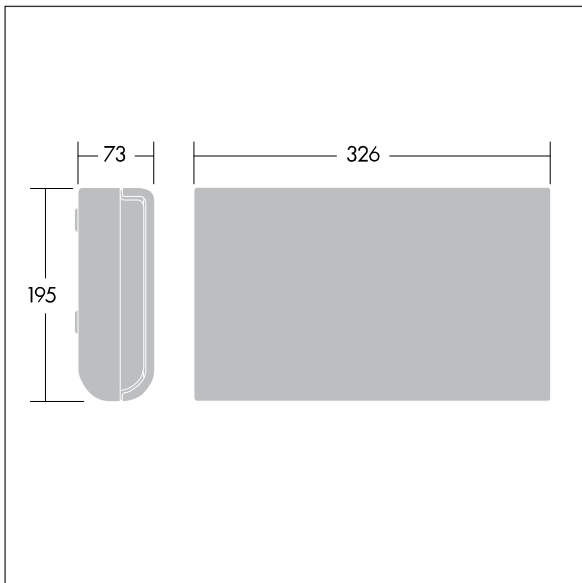

TLG_VYSG_M_LD1.wmf

All values marked with an * are rated values. Unless stated otherwise, the values apply to an ambient temperature of 25°C.

Thorn Lighting is constantly developing and improving its products. The right is reserved to change specifications without prior notification or public announcement.
© Thorn Lighting