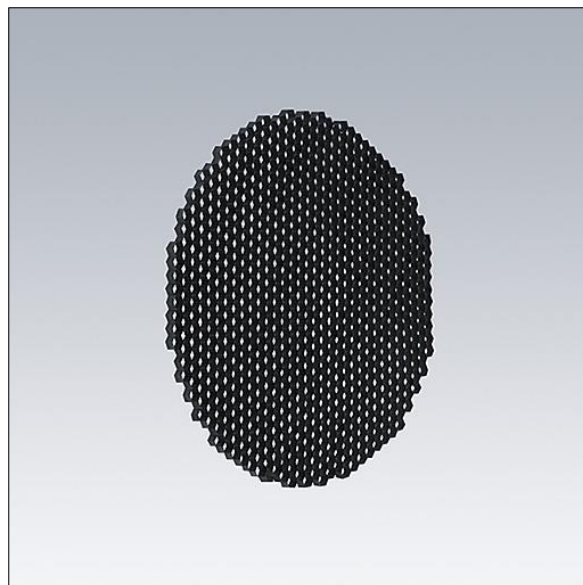

## Graffiti

96108656 GRAFFITI HONEYCOMB LOUVRE BK

THORN

### Graffiti

Honeycomb mesh, black, helps to reduce glare and restricts the angle of view into the LED module to a minimum.

Weight: 0.03 kg

TLG\_GRAF\_F\_LV.jpg