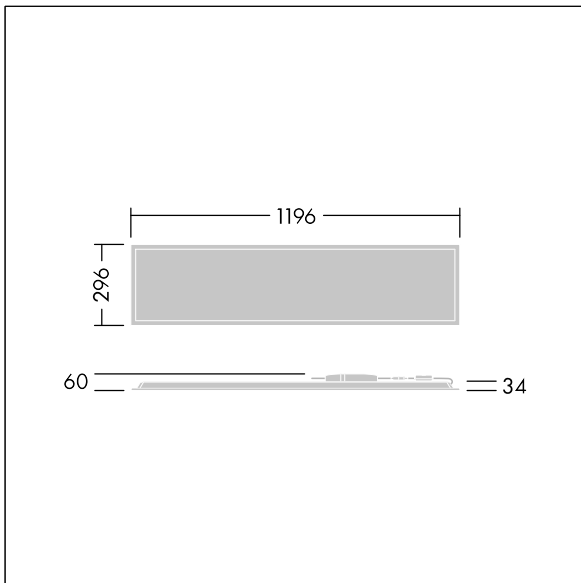

Beta 3

92937910 BETA 3 4100-830 HF E3 LRO 3X12

Beta 3

A rectangular ceiling recessed LED luminaire. Fixed output LED driver with 3 hour, manual test, emergency lighting circuit. Class I electrical, IP44_IP20, Impact strength: IK03. Body: steel sheet, white (close to RAL9016). Diffuser: Opalised PMMA with micro-prismatic foil inlay. Supplied with safety wire. Complete with 3000K LED.

Dimensions: 1196 x 296 x 34 mm
 Luminaire input power: 33.6 W
 Luminaire luminous flux: 3690 lm
 Luminaire efficacy: 110 lm/W
 Weight: 3.6 kg

TLG_BET3_F_MRER.jpg

TLG_BET3_M_3X12.wmf

All values marked with an * are rated values. Thorn uses tried and tested components from leading suppliers, however there may be isolated instances of technology-related failures of individual LEDs during the rated product lifetime. International standards set the tolerance in initial flux and connected load at ±10%. Unless stated otherwise, the values apply to an ambient temperature of 25°C.