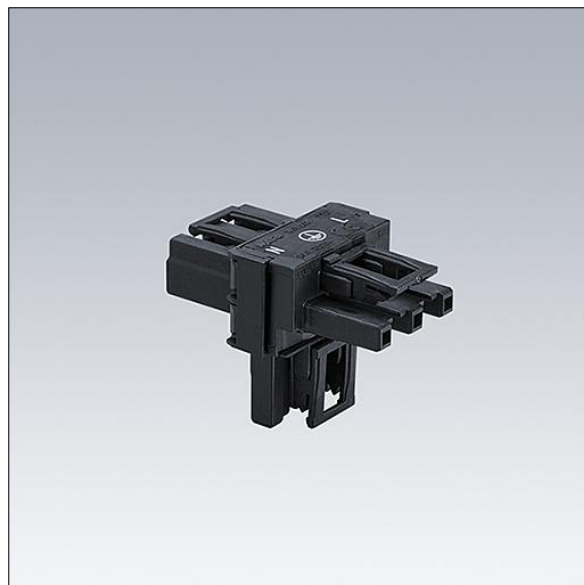

Cetus3

96635254 T CONNECTOR WO 3POLE

THORN

Cetus3

A 3-pole Wago T-connector for loop in/out installations on side, type WINSTA midi Cod. A, black.

Weight: 0.04 kg

TLG_CTU3_F_WL3_WO3.jpg