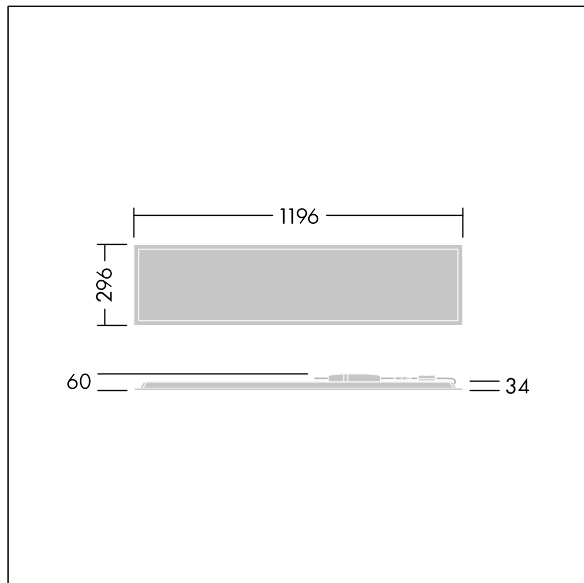

## Beta 3

96635084 BETA 3 4100-840 HFIX E3 LRO 3X12 WL6BU

IEC EN 60598-1 RG 0	↓IP20 ↑IP44	IK03						650 °C	T <sub>a</sub> -20 +40
---------------------------	----------------	------	--	--	--	--	--	--------	---------------------------

### Beta 3

A rectangular ceiling recessed LED luminaire. DALI dimmable LED driver with 3 hour, manual test, emergency lighting circuit. Class II electrical (this product is not earthed), IP44\_IP20, Impact strength: IK03. Body: steel sheet, white (close to RAL9016). Diffuser: Opalised PMMA with micro-prismatic foil inlay. 6 pole Wieland connector black/blue Supplied with safety wire. Complete with 4000K LED.

Dimensions: 1196 x 296 x 34 mm  
 Luminaire input power: 33.6 W  
 Luminaire luminous flux: 4100 lm  
 Luminaire efficacy: 122 lm/W  
 Weight: 4.66 kg

TLG\_BET3\_F\_MRER.jpg

TLG\_BET3\_M\_3X12.wmf

All values marked with an \* are rated values. Thorn uses tried and tested components from leading suppliers, however there may be isolated instances of technology-related failures of individual LEDs during the rated product lifetime. International standards set the tolerance in initial flux and connected load at ±10%. Unless stated otherwise, the values apply to an ambient temperature of 25°C.