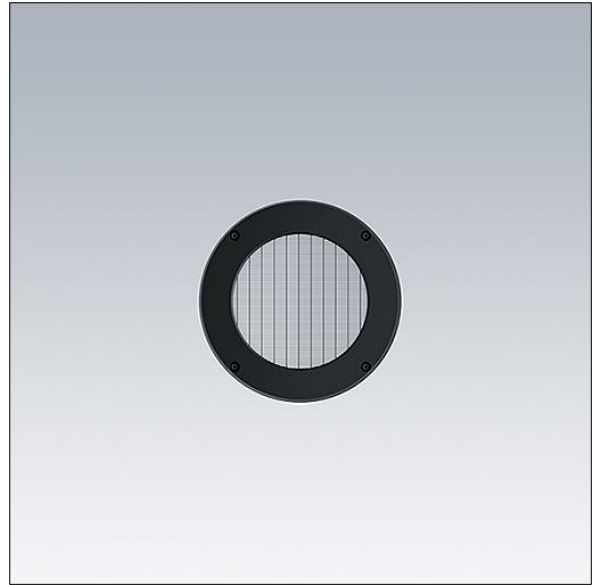

Contrast

96635058 CONT3 12L LOUVER ANT

ISO 9223
C5

Contrast

Louvre mounted on a rotative ring for precise glare control. To be mounted directly on the front of a medium Contrast luminaire. Best resistance against corrosion. Compatible with seaside installation.