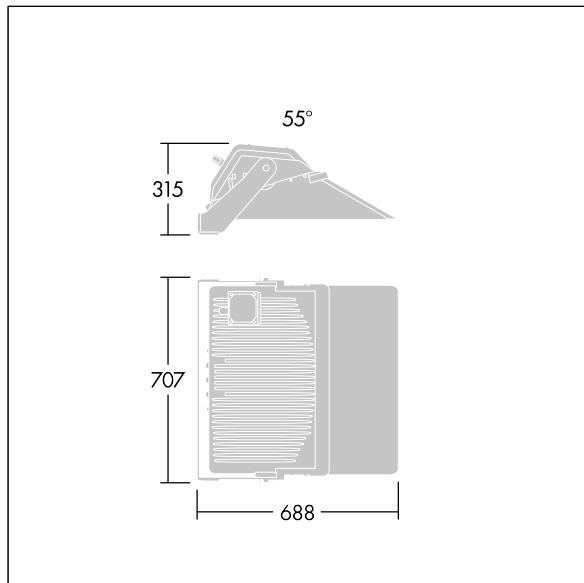

Champion

THORN

92917406 CHAMPION 264L-740 V1 VSP ANT

Champion

A high performance LED floodlight with 55° asymmetrical light distribution from 264 LEDs. External control gear, to be ordered separately. Class I electrical, IP66, Impact strength: IK08. Body: die-cast aluminium, powder coated textured anthracite (close to RAL7043). Enclosure: 4mm thick, toughened flat glass. Visor: Matt (powder coated, anthracite). Luminaire fixed by single bolt through Ø22mm central hole, or twin bolts through Ø15mm holes at 200mm centres. Aiming via simple aiming device (to be ordered separately). Ideal for sports fields and stadium or area lighting. Low flicker operation (<1%) suitable for HDTV broadcasting. Complete with 4000K LED with Colour Rendering Index min.: 70.

Dimensions: 688 x 707 x 315 mm
Weight: 22.4 kg
Scx: 0.196 m²

TLG_CHPL_F_PERS.jpg

TLG_CHPL_M_LD1.wmf

This product contains a light source of energy efficiency class D.

All values marked with an * are rated values. Thorn uses tried and tested components from leading suppliers, however there may be isolated instances of technology-related failures of individual LEDs during the rated product lifetime. International standards set the tolerance in initial flux and connected load at ±10%. Unless stated otherwise, the values apply to an ambient temperature of 25°C.