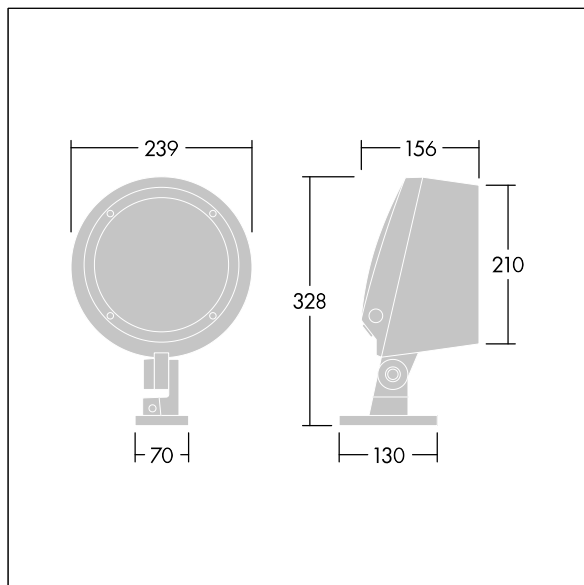

Contrast

96633447 CONT3 12L70-RGBW NB RDMX SP ANT

ISO 9223 C5	IP66	IK08						T _a -20 +35
----------------	------	------	--	--	--	--	--	---------------------------

Contrast

A medium architectural Bracket mounted LED floodlight with 12 LEDs driven at 700mA and a narrow beam distribution. LED driver, DMX controllable control gear. Class II electrical (this product is not earthed), IP66, IK08. Body: die-cast aluminium (EN AC-44300), powder coated, textured anthracite (close to RAL7043). Compatible with coastal environments. Glass: tempered, 5mm thick. Gasket: EPDM. Screws: geomet. Equipped with 10kV / 10kA surge protection device. Complete with RGBW LEDs (White = 830)

Dimensions: Ø239 x 156 mm
 Luminaire input power: 32 W
 Luminaire luminous flux: 1641 lm
 Luminaire efficacy: 51 lm/W
 Weight: 5.09 kg

TLG_CON3_F_S_12L.jpg

TLG_CONL_M_12L.wmf

This product contains a light source of energy efficiency class D.