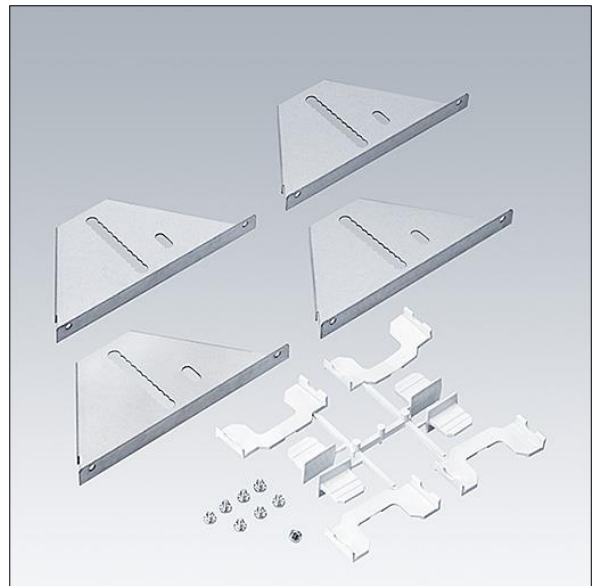

Omega Pro 2

96633271 OP2 CONCEALED CEILING MTG KIT PULL UP

THORN

Omega Pro 2

Installation kit (x4) consisting of brackets and push through wedges which can be height adjusted to ensure flush position of the luminaire with the ceiling structure. For ceiling compatibility and flex range, please see installation leaflet.

TLG_OMP2_F_6x6_3x12_MRM_KIT.jpg