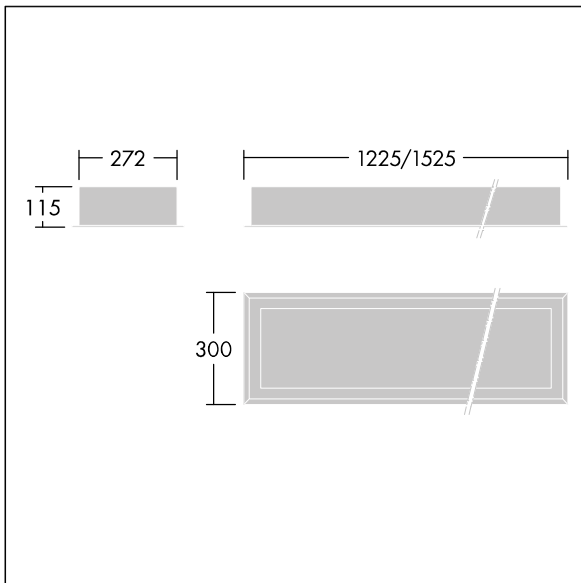

96633053 DUROLIGHT-R 4300-840 HFIX L1250

IP65	IK10					850°C		170Nm	T _a -25 +50
------	------	--	--	--	--	-------	--	-------	---------------------------

Durolight

Anti-vandal Recessed LED luminaire. Electronic, DALI dimmable control gear. IP65, IK10, Class I electrical. Body: 2mm steel sheet painted white (close to RAL9016). Gasket: non-ageing polyurethane foam. Diffuser: 3mm thick polycarbonate with outstanding impact resistance, connected and secured with tamper-resistant stainless steel twin hole screws to the body. Complete with 4000K LED

Dimensions: 1225 x 300 x 115 mm

Luminaire input power: 38 W

Luminaire luminous flux: 4253 lm

Luminaire efficacy: 112 lm/W

Weight: 14 kg

TLG_DURO_F_MRE.jpg

TLG_DURO_M_LDR.wmf

This product contains a light source of energy efficiency class C.