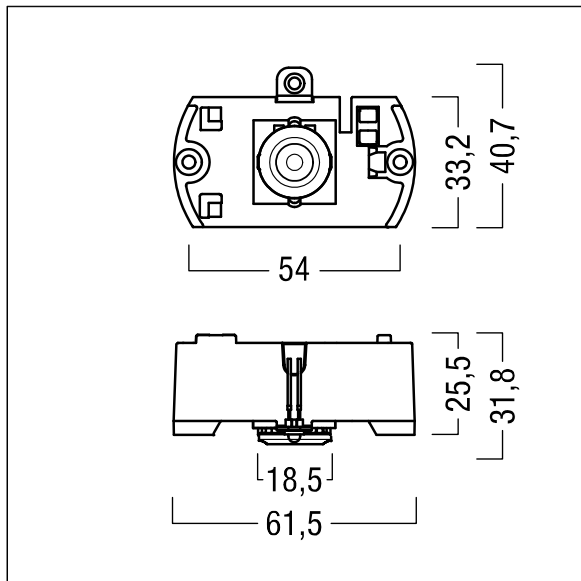

Voyager Star

96633238 VOYAGER STAR P KIT SPOT ECP

THORN

Voyager Star

High performance, LED emergency lighting kit for incorporation into a suitable housing (not supplied), with optic.. Lens: polycarbonate. Optimum thermal management via heat sink. Complete with LEDs..

Luminaire input power: 3.6 W

Weight: 0.2 kg

TLG_VSTR_F_KIT_ECC_SPOT.jpg

ZS_ONL_M_RESC_spot_optik.wmf

All values marked with an * are rated values. Thorn uses tried and tested components from leading suppliers, however there may be isolated instances of technology-related failures of individual LEDs during the rated product lifetime. International standards set the tolerance in initial flux and connected load at $\pm 10\%$. Unless stated otherwise, the values apply to an ambient temperature of 25°C.