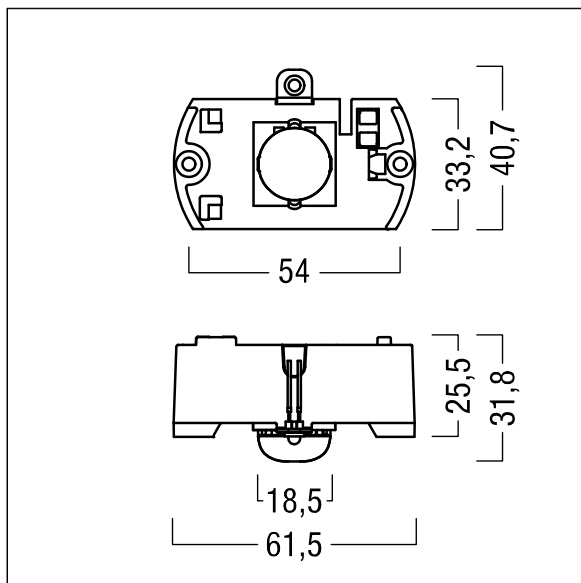

Voyager Star

96633237 VOYAGER STAR P KIT ANT ECP

THORN

Voyager Star

High performance, LED emergency lighting kit for incorporation into a suitable housing (not supplied), with optic.. Lens: polycarbonate. Optimum thermal management via heat sink. Complete with LEDs..

Luminaire input power: 3.6 W

Weight: 0.2 kg

TLG_VSTR_F_KIT_ECC_ANT.jpg

ZS_ONL_M_RESC_ant-pan_optik.wmf

All values marked with an * are rated values. Thorn uses tried and tested components from leading suppliers, however there may be isolated instances of technology-related failures of individual LEDs during the rated product lifetime. International standards set the tolerance in initial flux and connected load at $\pm 10\%$. Unless stated otherwise, the values apply to an ambient temperature of 25°C.