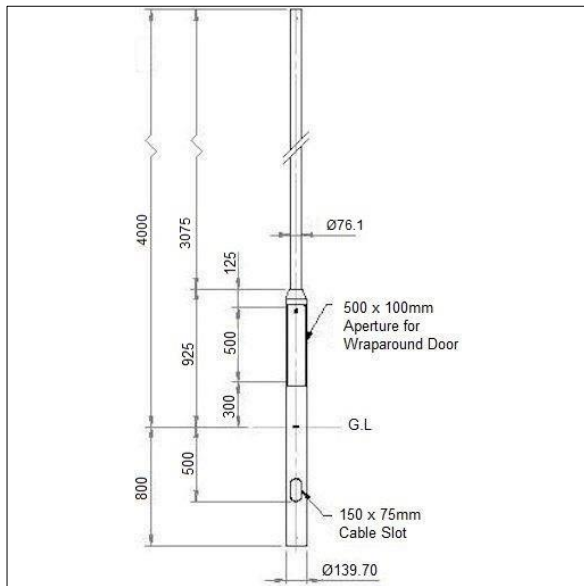

TLG_COLU_M_4MR.wmf

All values marked with an * are rated values. Unless stated otherwise, the values apply to an ambient temperature of 25°C.

Thorn Lighting is constantly developing and improving its products. The right is reserved to change specifications without prior notification or public announcement.
© Thorn Lighting