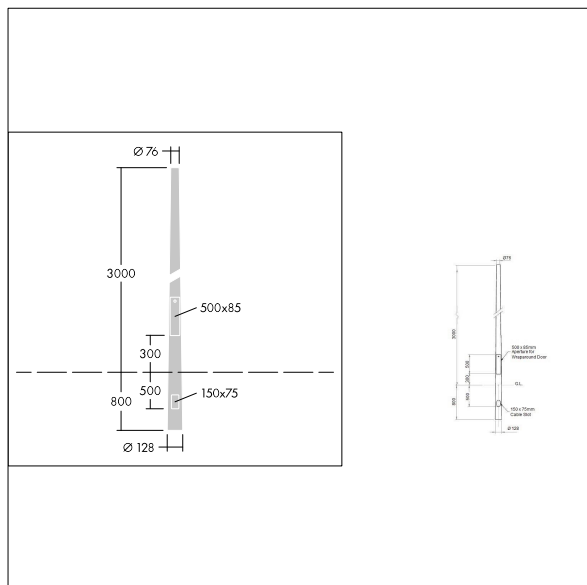

Steel Tapered Columns and Accessories

THORN

96632723 COL 3M STEEL TAPER ROOT 76MM TOP

Steel Tapered Columns and Accessories

3 metre steel tapered/conical root mounted column with Ø76mm top spigot, galvanised to BSEN 1461:2022.

Weight: 29 kg (approx)

The following adaptors and brackets are suitable for use with this column:

- 96633562 : Adaptor to reduce to Ø60mm spigot
- 96632716 : Single arm bracket Ø42mm side entry
- 96632717 : Twin arm bracket Ø42mm side entry
- 96632720 : Single floodlighting bracket
- 96632721 : Double/quad floodlighting bracket

Please note : Delivery charges will apply to this item.

TLG_COLU_F_PDB_TAP.jpg

TLG_TAP_M_COL_3M_ROOT.wmf

All values marked with an * are rated values. Unless stated otherwise, the values apply to an ambient temperature of 25°C.