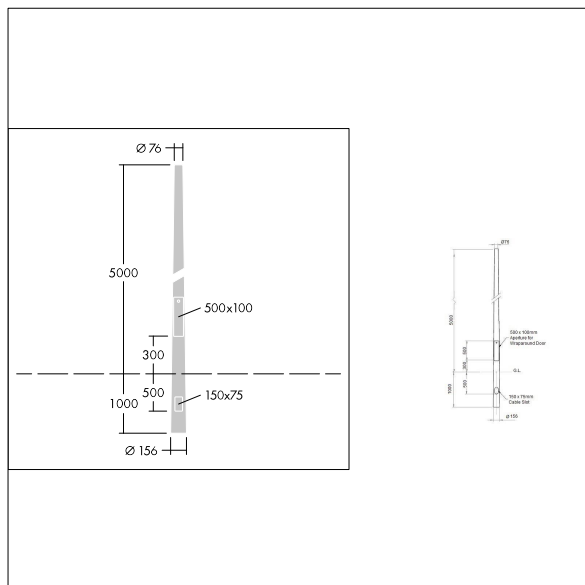

## 96632705 COL 5M STEEL TAPER ROOT 76MM TOP

### Steel Tapered Columns and Accessories

5 metre steel tapered/conical root mounted column with Ø76mm top spigot, galvanised to BSEN 1461:2022.

Weight: 49 kg (approx)

The following adaptors and brackets are suitable for use with this column:

- 96633562 : Adaptor to reduce to Ø60mm spigot
- 96632716 : Single arm bracket Ø42mm side entry
- 96632717 : Twin arm bracket Ø42mm side entry
- 96632720 : Single floodlighting bracket
- 96632721 : Double/quad floodlighting bracket

Please note : Delivery charges will apply to this item.

TLG\_COLU\_F\_PDB\_TAP.jpg

TLG\_TAP\_M\_COL\_5M\_ROOT.wmf

All values marked with an \* are rated values. Unless stated otherwise, the values apply to an ambient temperature of 25°C.