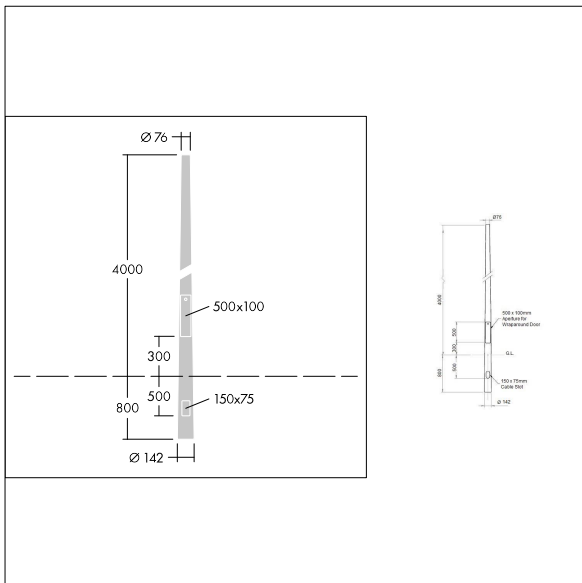

Steel Tapered Columns and Accessories

THORN

96632703 COL 4M STEEL TAPER ROOT 76MM TOP*

Steel Tapered Columns and Accessories

4 metre steel tapered/conical root mounted column with Ø76mm top spigot, galvanised to BSEN 1461:2022.

Weight: 39 kg (approx)

The following adaptors and brackets are suitable for use with this column:

- 96633562 : Adaptor to reduce to Ø60mm spigot
- 96632716 : Single arm bracket Ø42mm side entry
- 96632717 : Twin arm bracket Ø42mm side entry
- 96632720 : Single floodlighting bracket
- 96632721 : Double/quad floodlighting bracket

Please note : Delivery charges will apply to this item.

TLG_COLU_F_PDB_TAP.jpg

TLG_TAP_M_COL_4M_ROOT.wmf

All values marked with an * are rated values. Unless stated otherwise, the values apply to an ambient temperature of 25°C.