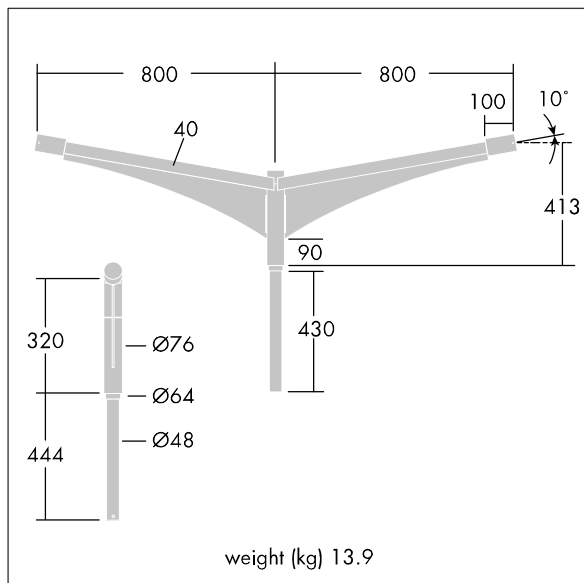

R2L2

96629823 R2L2 BRAX2 MA76 0,80M GRY UK

R2L2

Twin arm bracket, with 10° tilt and welded decorative insert, for mounting R2L2 luminaire(s) on Ø76mm column.
 Material: galvanised steel, painted texturised light grey.
 Supplied in one piece with cable puller. Secured in position by 2 rows of 3 screws at 120°.

Dimensions: 1600 x 60 x 850 mm

Weight: 2.65 kg

Scx:0.169 m²

TLG_R2L2_F_TWINCOLM.jpg

TLG_R2L2_M_BRKDBL_76.wmf