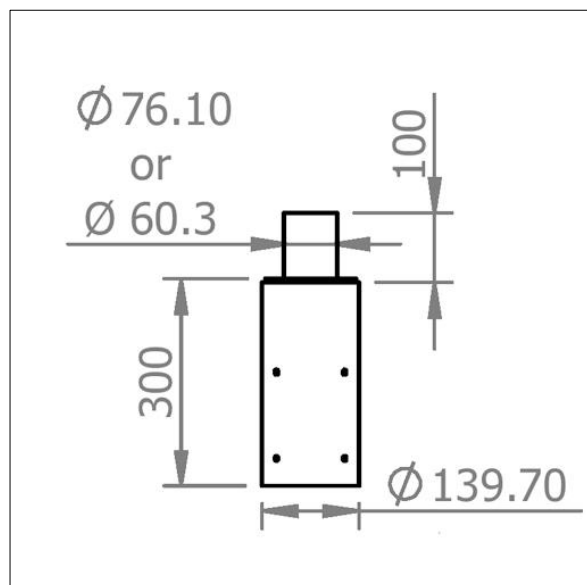

Steel Stepped Columns and Accessories

96632580 ADAPTOR FOR STEP COL 12M 127MM-60MM

THORN

Steel Stepped Columns and Accessories

Post top adaptor to fit on $\text{\O}127\text{mm}$ top spigot to reduce to $\text{\O}60\text{mm}$ spigot.

Weight: 6.03 kg (approx)

This adaptor is suitable for use with the following columns:

96632563 : 12m stepped column, root mounted, $\text{\O}127\text{mm}$ top spigot

96632564 : 12m stepped column, flange mounted, $\text{\O}127\text{mm}$ top spigot

Please note : Delivery charges will apply to this item.

TLG_COLU_F_ADA126.jpg

TLG_COLU_M_ADA126.wmf