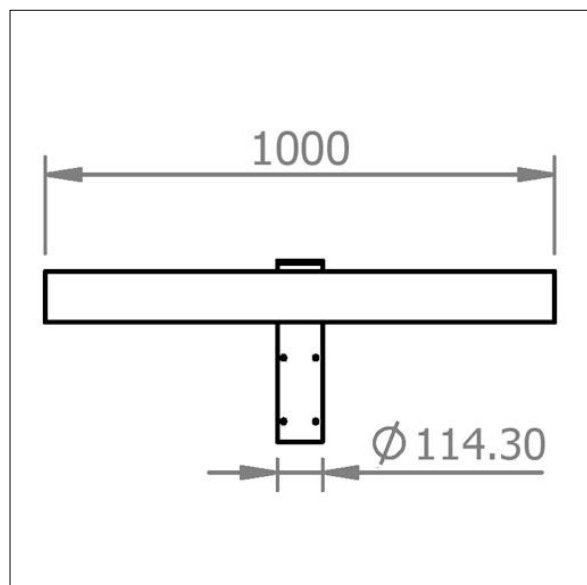

TLG_COLU_M_BRF210.wmf

All values marked with an * are rated values. Unless stated otherwise, the values apply to an ambient temperature of 25°C.

Thorn Lighting is constantly developing and improving its products. The right is reserved to change specifications without prior notification or public announcement.
© Thorn Lighting