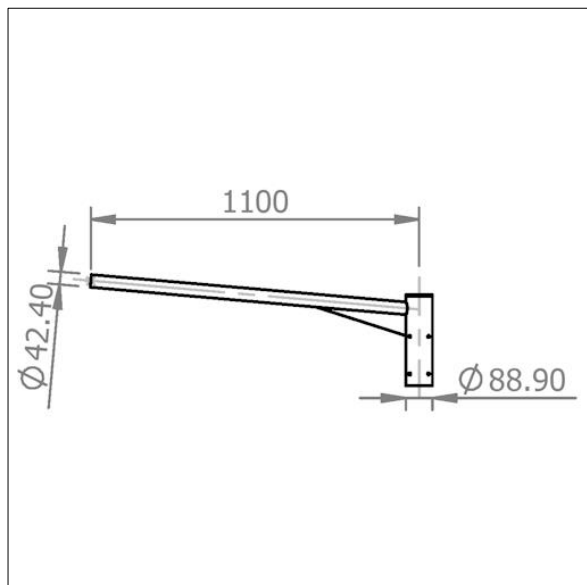

Steel Stepped Columns and Accessories

THORN

96632572 BRAX1 1M FOR STEP COL 8M SE 42MM*

Steel Stepped Columns and Accessories

Single 1000mm outreach arm bracket for side entry mounting $\text{Ø}42\text{mm}$.

Weight: 7.15 kg (approx)

This bracket is suitable for use with the following columns:

96632559 : 8m stepped column, root mounted, $\text{Ø}89\text{mm}$ top shaft

96632560 : 8m stepped column, flange mounted, $\text{Ø}89\text{mm}$ shaft

Please note : Delivery charges will apply to this item.

TLG_COLU_F_BRL18.jpg

TLG_COLU_M_BRL18.wmf

All values marked with an * are rated values. Unless stated otherwise, the values apply to an ambient temperature of 25°C.