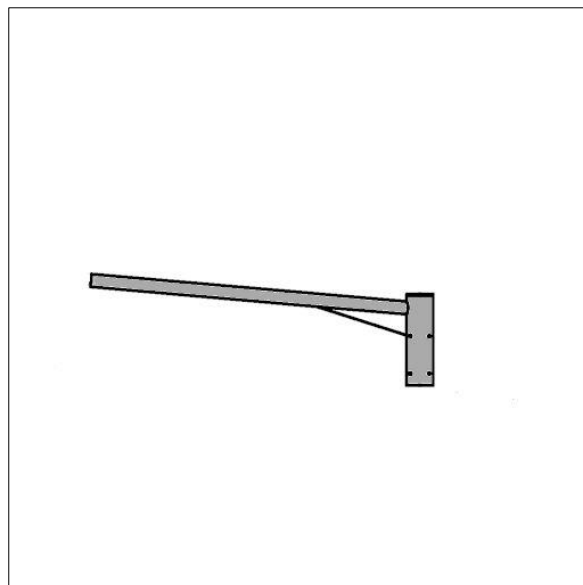

Steel Stepped Columns and Accessories

THORN

96632572 BRAX1 1M FOR STEP COL 8M SE 42MM*

Steel Stepped Columns and Accessories

Single 1000mm outreach arm bracket for side entry mounting $\text{Ø}42\text{mm}$.

Weight: 7.15 kg (approx)

This bracket is suitable for use with the following columns:

96632559 : 8m stepped column, root mounted, $\text{Ø}89\text{mm}$ top shaft

96632560 : 8m stepped column, flange mounted, $\text{Ø}89\text{mm}$ shaft

Please note : Delivery charges will apply to this item.

TLG_COLU_F_BRL18.jpg