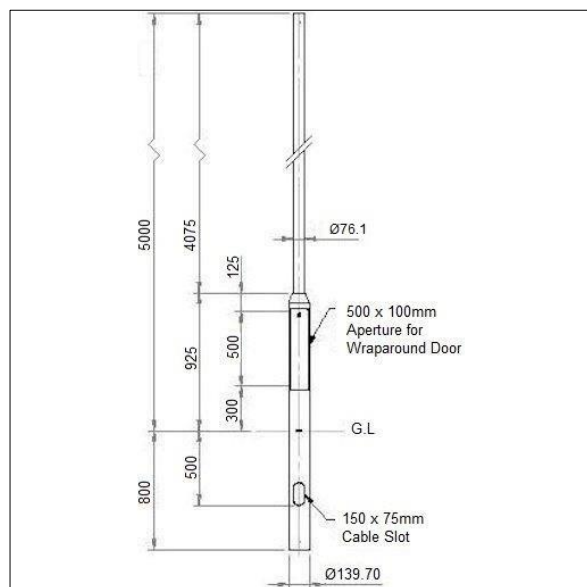

TLG_COLU_M_5MR.wmf

All values marked with an * are rated values. Unless stated otherwise, the values apply to an ambient temperature of 25°C.

Thorn Lighting is constantly developing and improving its products. The right is reserved to change specifications without prior notification or public announcement.
© Thorn Lighting