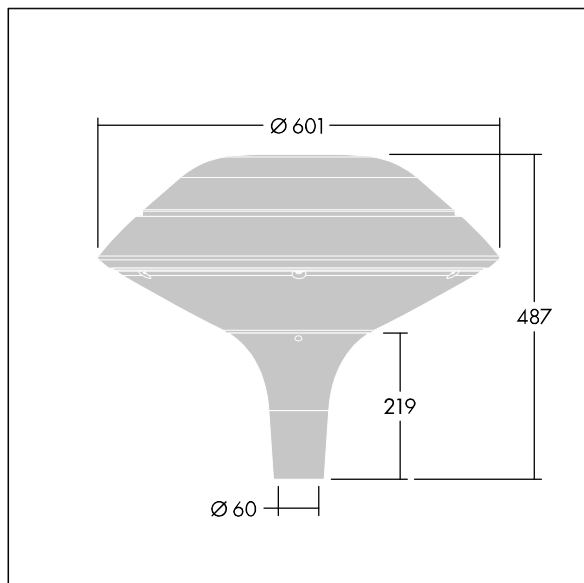

Plurio

THORN

96668622 PLI F 24L50-722-40 R/S T60 CL1 ANT

Plurio

Plurio Indirect: A decorative post-top LED lantern with radially symmetric distribution. LED driver with 24 LEDs driven at 500mA. Class I electrical, IP66, IK08. Base: cast aluminium, powder coated anthracite (close to RAL7043). Canopy: flat shape, aluminium, textured anthracite (close to RAL7043). Diffuser: UV stabilised, clear polycarbonate with anti-glare prisms. Indirect, reflector based optic. Complete with 2200-4000K NightTune LEDs. Post top mounting to Ø60mm column.

Upward lighting emissions below 1%.

Dimensions: Ø601 x 487 mm
Luminaire input power: 36 W
Luminaire luminous flux: 3932 lm
Luminaire efficacy: 109 lm/W
Weight: 11 kg
Scx: 0.167 m²

TLG_PLRL_F_IFC_ANT.jpg