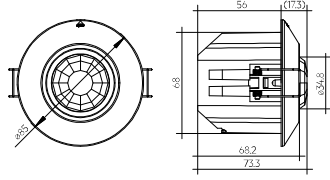

basicDIM Wireless Sensor 5DP 38rc

Art. no. 28002801

Dimension

Technical data

Nominal voltage	220–240 V AC, 50/60 Hz
Weight	Approx. 0.09 kg
Protection type	IP20