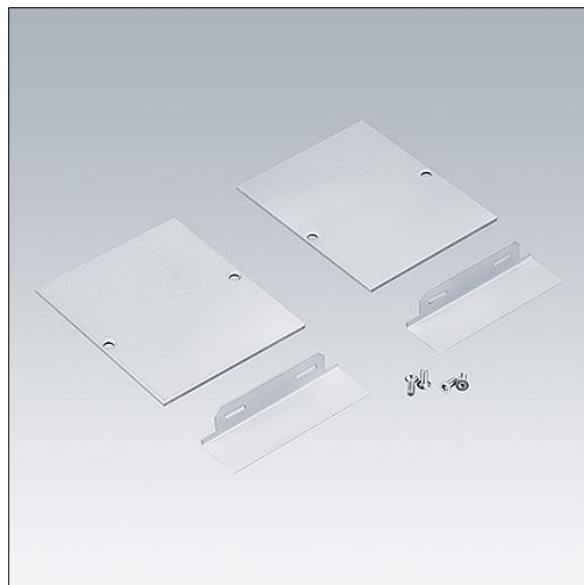

# Equaline

96632067 EQL EC SET SRE L20

THORN

## Equaline

End cap including 20mm masking plate for EQL configurations with frameless channel above 4 metres in (2 pieces).

TLG\_EQUL\_F\_EC20SR.jpg