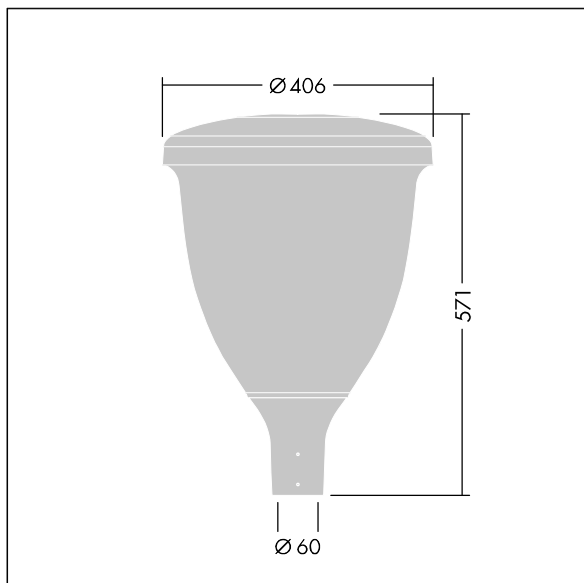

Volupto

THORN

96631907 VO 18L70-740 SF RS CL1 W5 T60 ANT

Volupto

A smart, post top LED lantern with a radially symmetric distribution. Programmable LED driver with 18 LEDs driven at 700mA. Class I electrical, IP66, IK10. Canopy and base: corrosion resistant die-cast powder coated aluminium, finished textured anthracite (close to RAL7043). Enclosure: UV stabilised polycarbonate. Complete with 4000K LED. Pre-wired with 5m cable. Post top mounting to Ø60mm column.

Dimensions: Ø60/406 x 571 mm
Luminaire input power: 38.9 W
Luminaire luminous flux: 5294 lm
Luminaire efficacy: 136 lm/W
Weight: 7.59 kg
Scx: 0.143 m²

TLG_VOLU_F_Side.jpg

TLG_VOLU_M_60.wmf

This product contains a light source of energy efficiency class D.