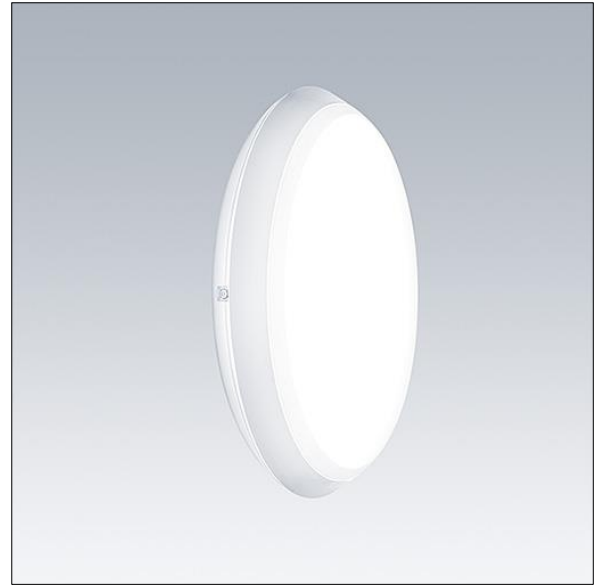

# Katona

# THORN

92905604 KAT RD 2000-840 COR MWS E3D

## Katona

A very slim, round functional LED luminaire. Fixed output LED driver with 3 hour, Self/DALI Addressable test, emergency lighting circuit. Body: polycarbonate. Diffuser: opal polycarbonate. Class II electrical, IP65, IK10. With integral motion sensor for corridor function control (master). Complete with 4000K LED. Suitable for direct mounting to wall or ceiling. Loop-in, loop-out is possible for cables up to 2.5mm<sup>2</sup>. BESA compatible.

Dimensions: Ø307 x 58 mm  
Luminaire input power: 16.3 W  
Luminaire luminous flux: 1950 lm  
Luminaire efficacy: 120 lm/W  
Weight: 1.26 kg

Self-contained emergency luminaires rely on long-lasting batteries. This product's high-tech lithium iron phosphate battery is robust and comes with a three-year guarantee (applicable subject to the terms and conditions of and to the extent as set forth in the manufacturer's guarantee on Thorn products, which shall be applicable analogously and which is available under [http://www.thornlighting.com/en/products/5-year-guarantee/5-year-warranty/terms-of-guarantee\\_en.pdf](http://www.thornlighting.com/en/products/5-year-guarantee/5-year-warranty/terms-of-guarantee_en.pdf). The battery guarantee shall not come into effect if the product has been installed later than three (3) months after delivery EXW (Incoterms 2010))