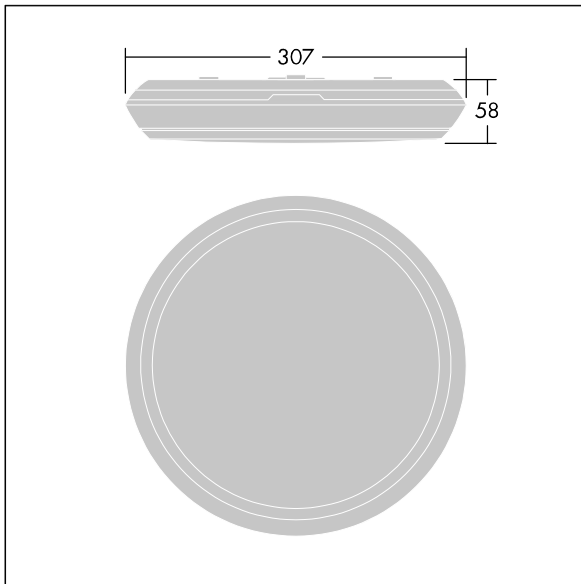

TLG_KATO_M_RD_LDS.wmf

This product contains a light source of energy efficiency class C.

All values marked with an * are rated values. Thorn uses tried and tested components from leading suppliers, however there may be isolated instances of technology-related failures of individual LEDs during the rated product lifetime. International standards set the tolerance in initial flux and connected load at ±10%. Unless stated otherwise, the values apply to an ambient temperature of 25°C.

Thorn Lighting is constantly developing and improving its products. The right is reserved to change specifications without prior notification or public announcement.
© Thorn Lighting