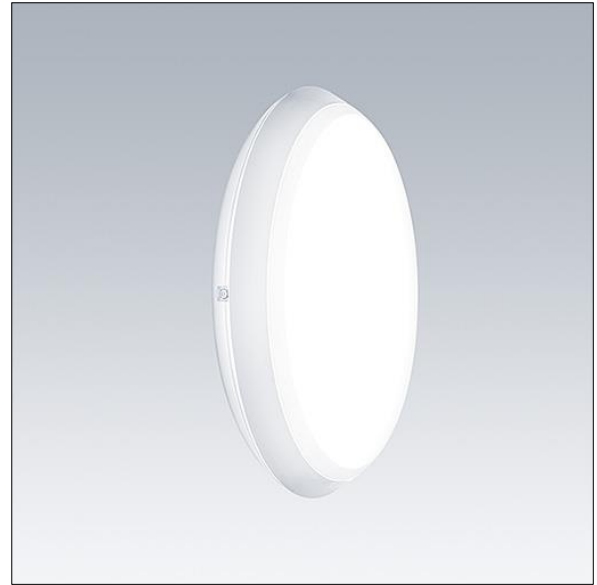

# Katona

# THORN

92905581 KAT RD 1400-840 COR E3D

## Katona

A very slim, round functional LED luminaire. Fixed output LED driver with 3 hour, Self/DALI Addressable test, emergency lighting circuit. Body: polycarbonate. Diffuser: opal polycarbonate. Class II electrical, IP65, IK10. With corridor function control (slave). Complete with 4000K LED. Suitable for direct mounting to wall or ceiling. Loop-in, loop-out is possible for cables up to 2.5mm<sup>2</sup>. BESA compatible.

Dimensions: Ø307 x 58 mm  
Luminaire input power: 11.7 W  
Luminaire luminous flux: 1400 lm  
Luminaire efficacy: 120 lm/W  
Weight: 1.2 kg

Self-contained emergency luminaires rely on long-lasting batteries. This product's high-tech lithium iron phosphate battery is robust and comes with a three-year guarantee (applicable subject to the terms and conditions of and to the extent as set forth in the manufacturer's guarantee on Thorn products, which shall be applicable analogously and which is available under [http://www.thornlighting.com/en/products/5-year-guarantee/5-year-warranty/terms-of-guarantee\\_en.pdf](http://www.thornlighting.com/en/products/5-year-guarantee/5-year-warranty/terms-of-guarantee_en.pdf). The battery guarantee shall not come into effect if the product has been installed later than three (3) months after delivery EXW (Incoterms 2010))