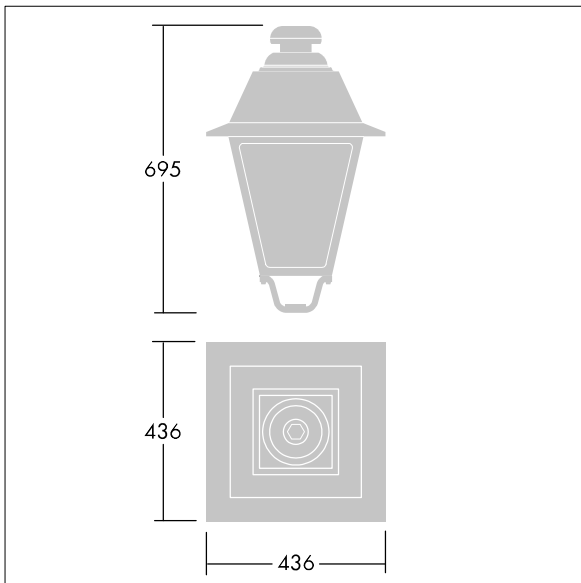

## EP 445

A 19th Century style lantern with 36 LEDs with switchable drive current and Street & Comfort optic. Post top mounting. Equipped with power reduction circuit, profile selected by rotary switch. Class II electrical (this product is not earthed), IP66, IK08. Body: die-cast aluminium, painted black (close to RAL9005) textured. Enclosure: 4mm thick extra clear glass. Pre-wired with 5m cable. Complete with 3000K LED

Dimensions: 436 x 436 x 695 mm

Luminaire input power: 78 W

Weight: 9.7 kg

Scx: 0.19 m<sup>2</sup>

TLG\_EP44\_F\_MTP.jpg

TLG\_EP44\_M\_MTP.wmf

This product contains a light source of energy efficiency class D.